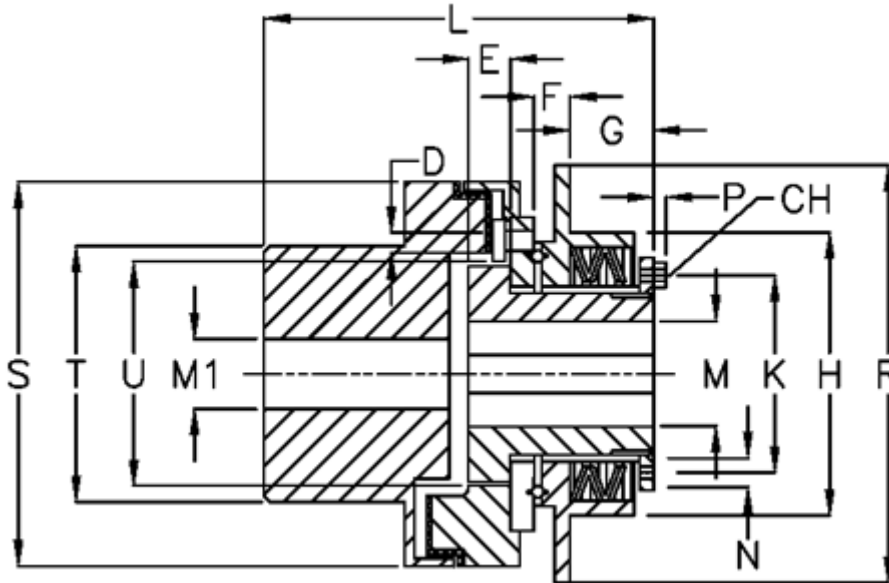

Article number: 46953534

Description: Safeguard mini G 35 LL

## Measures

D	= 6xM6	L	= 132.0	U = 66
Disc spring mounting	= 3x2L	M1 max	= 50	
Disc spring version	= LL - heavy	M max	= 35	
E	= 17.0	M min	= 14	
F	= 7.0	P	= 4.0	
G	= 29.0	R	= 120	
H	= 88	S	= 112	
K	= 70	T	= 79	